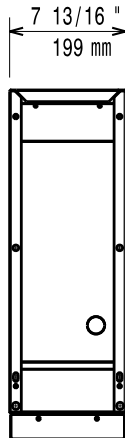

APPROVAL: \_\_\_\_\_

Experience the Excellence  
www.electroluxprofessional.com

- 2 side covering panels PNC 206319
- Base support for feet or wheels - 800mm (700/900) PNC 206367
- Base support for feet or wheels - 1200mm (700/900) PNC 206368
- Base support for feet or wheels - 1600mm (700/900) PNC 206369
- Rear paneling - 600mm (700/900XP) PNC 206373
- Rear paneling - 800mm (700/900) PNC 206374
- Rear paneling - 1000mm (700/900) PNC 206375
- Rear paneling - 1200mm (700/900) PNC 206376
- Base support for feet or wheels - 600mm (700/900) PNC 206431
- Kit G.25.3 (NI) gas nozzles for 700 and 900 gas grills (standard and HP) PNC 206462
- 2 side covering panels for free standing appliances PNC 216000

Front

Side

Top

**Key Information:**

External dimensions, Width:	
371210 (E7BANB00C0)	200 mm
External dimensions, Depth:	550 mm
External dimensions, Height:	600 mm
Net weight:	15 lbs (7 kg)