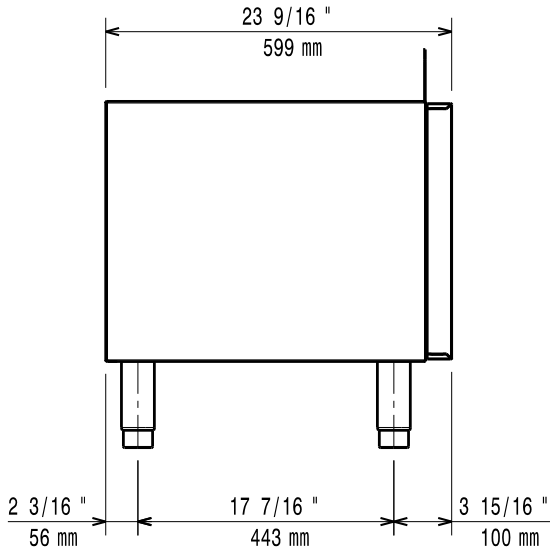

Front

Side

Top

**Key Information:**

External dimensions, Width:	
371210 (E7BANB00C0)	200 mm
External dimensions, Depth:	550 mm
External dimensions, Height:	600 mm
Net weight:	15 lbs (7 kg)